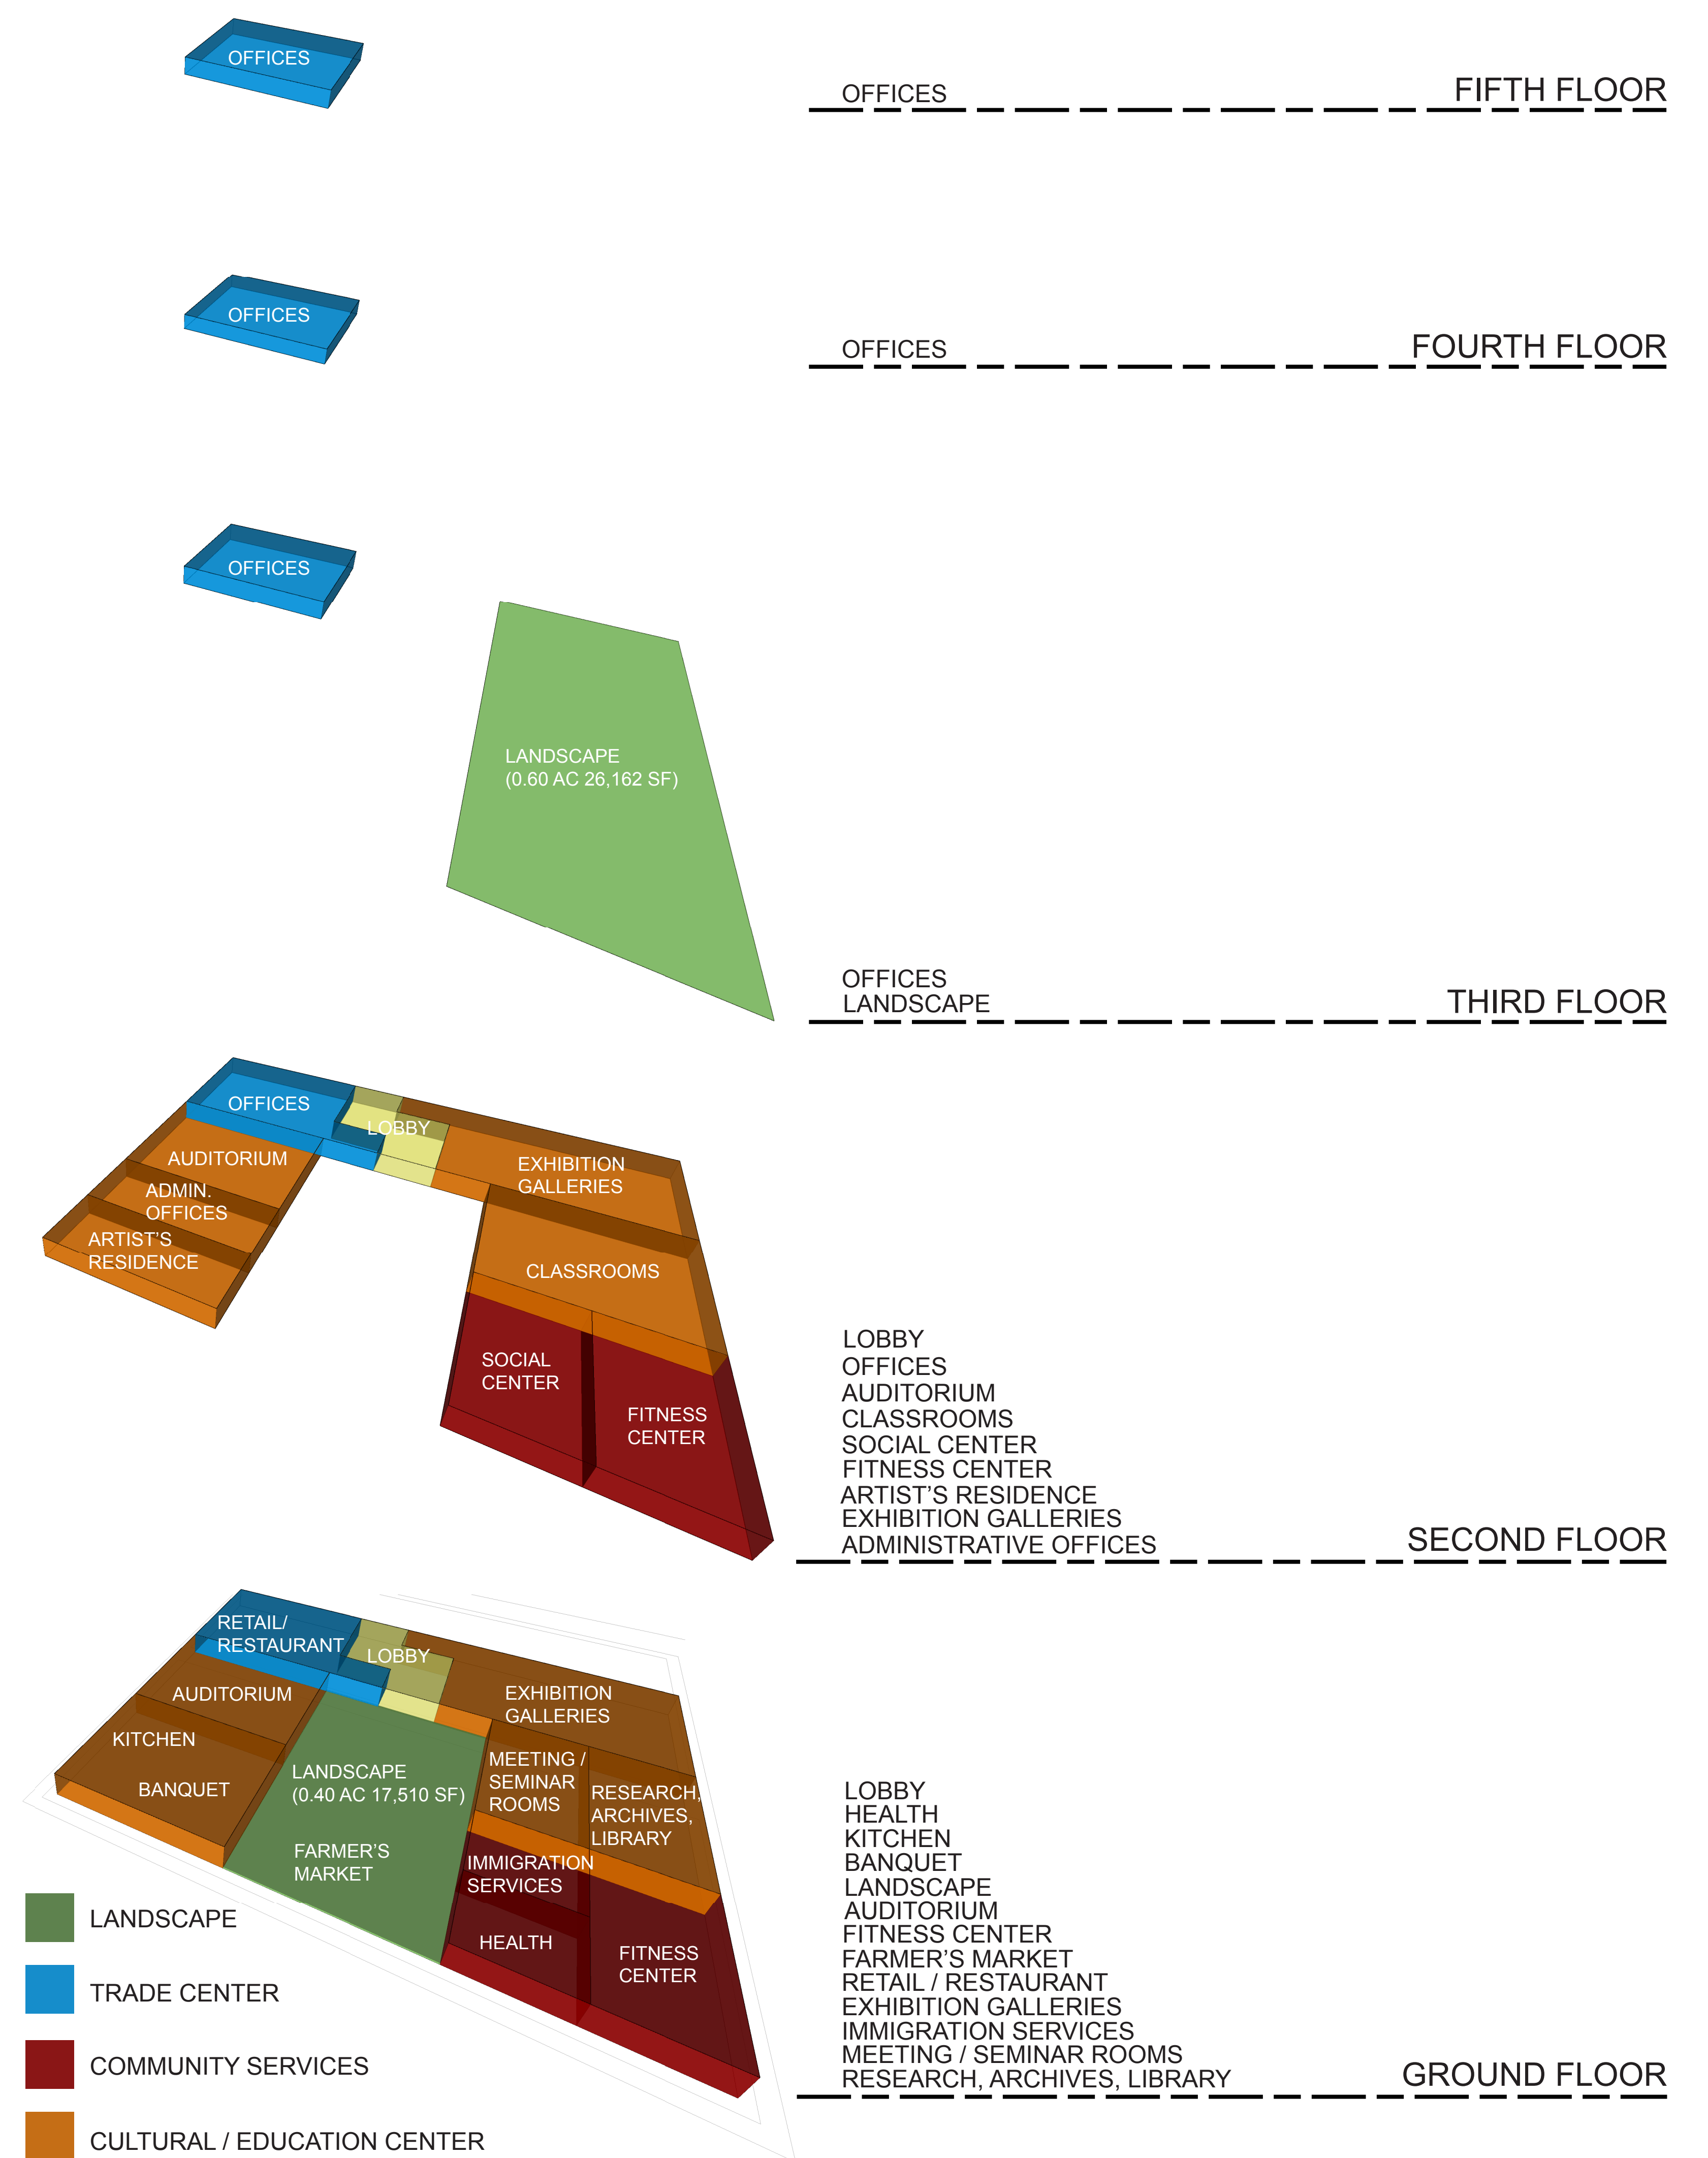

DIAGRAM:
1.91 ACRE SITE STUDY

PROSPERITY TRADE CENTER	REPUTATION LOBBY	PRIMARY RELATIONSHIP EXHIBITION GALLERIES
NEW BEGINNINGS FAMILY AUDITORIUM	THE ESSENCE HEALTH LANDSCAPE	COMPLETION CHILDREN CLASSROOMS
SELF KNOWLEDGE ARTIST'S RESIDENCES	PATH IN LIFE ENTRANCE	HELPFUL PEOPLE COMMUNITY SERVICES

DIAGRAM:
BAGUA GRID

AXON:
PROGRAM STUDY

EXPLODED AXON:
PROGRAM STUDY