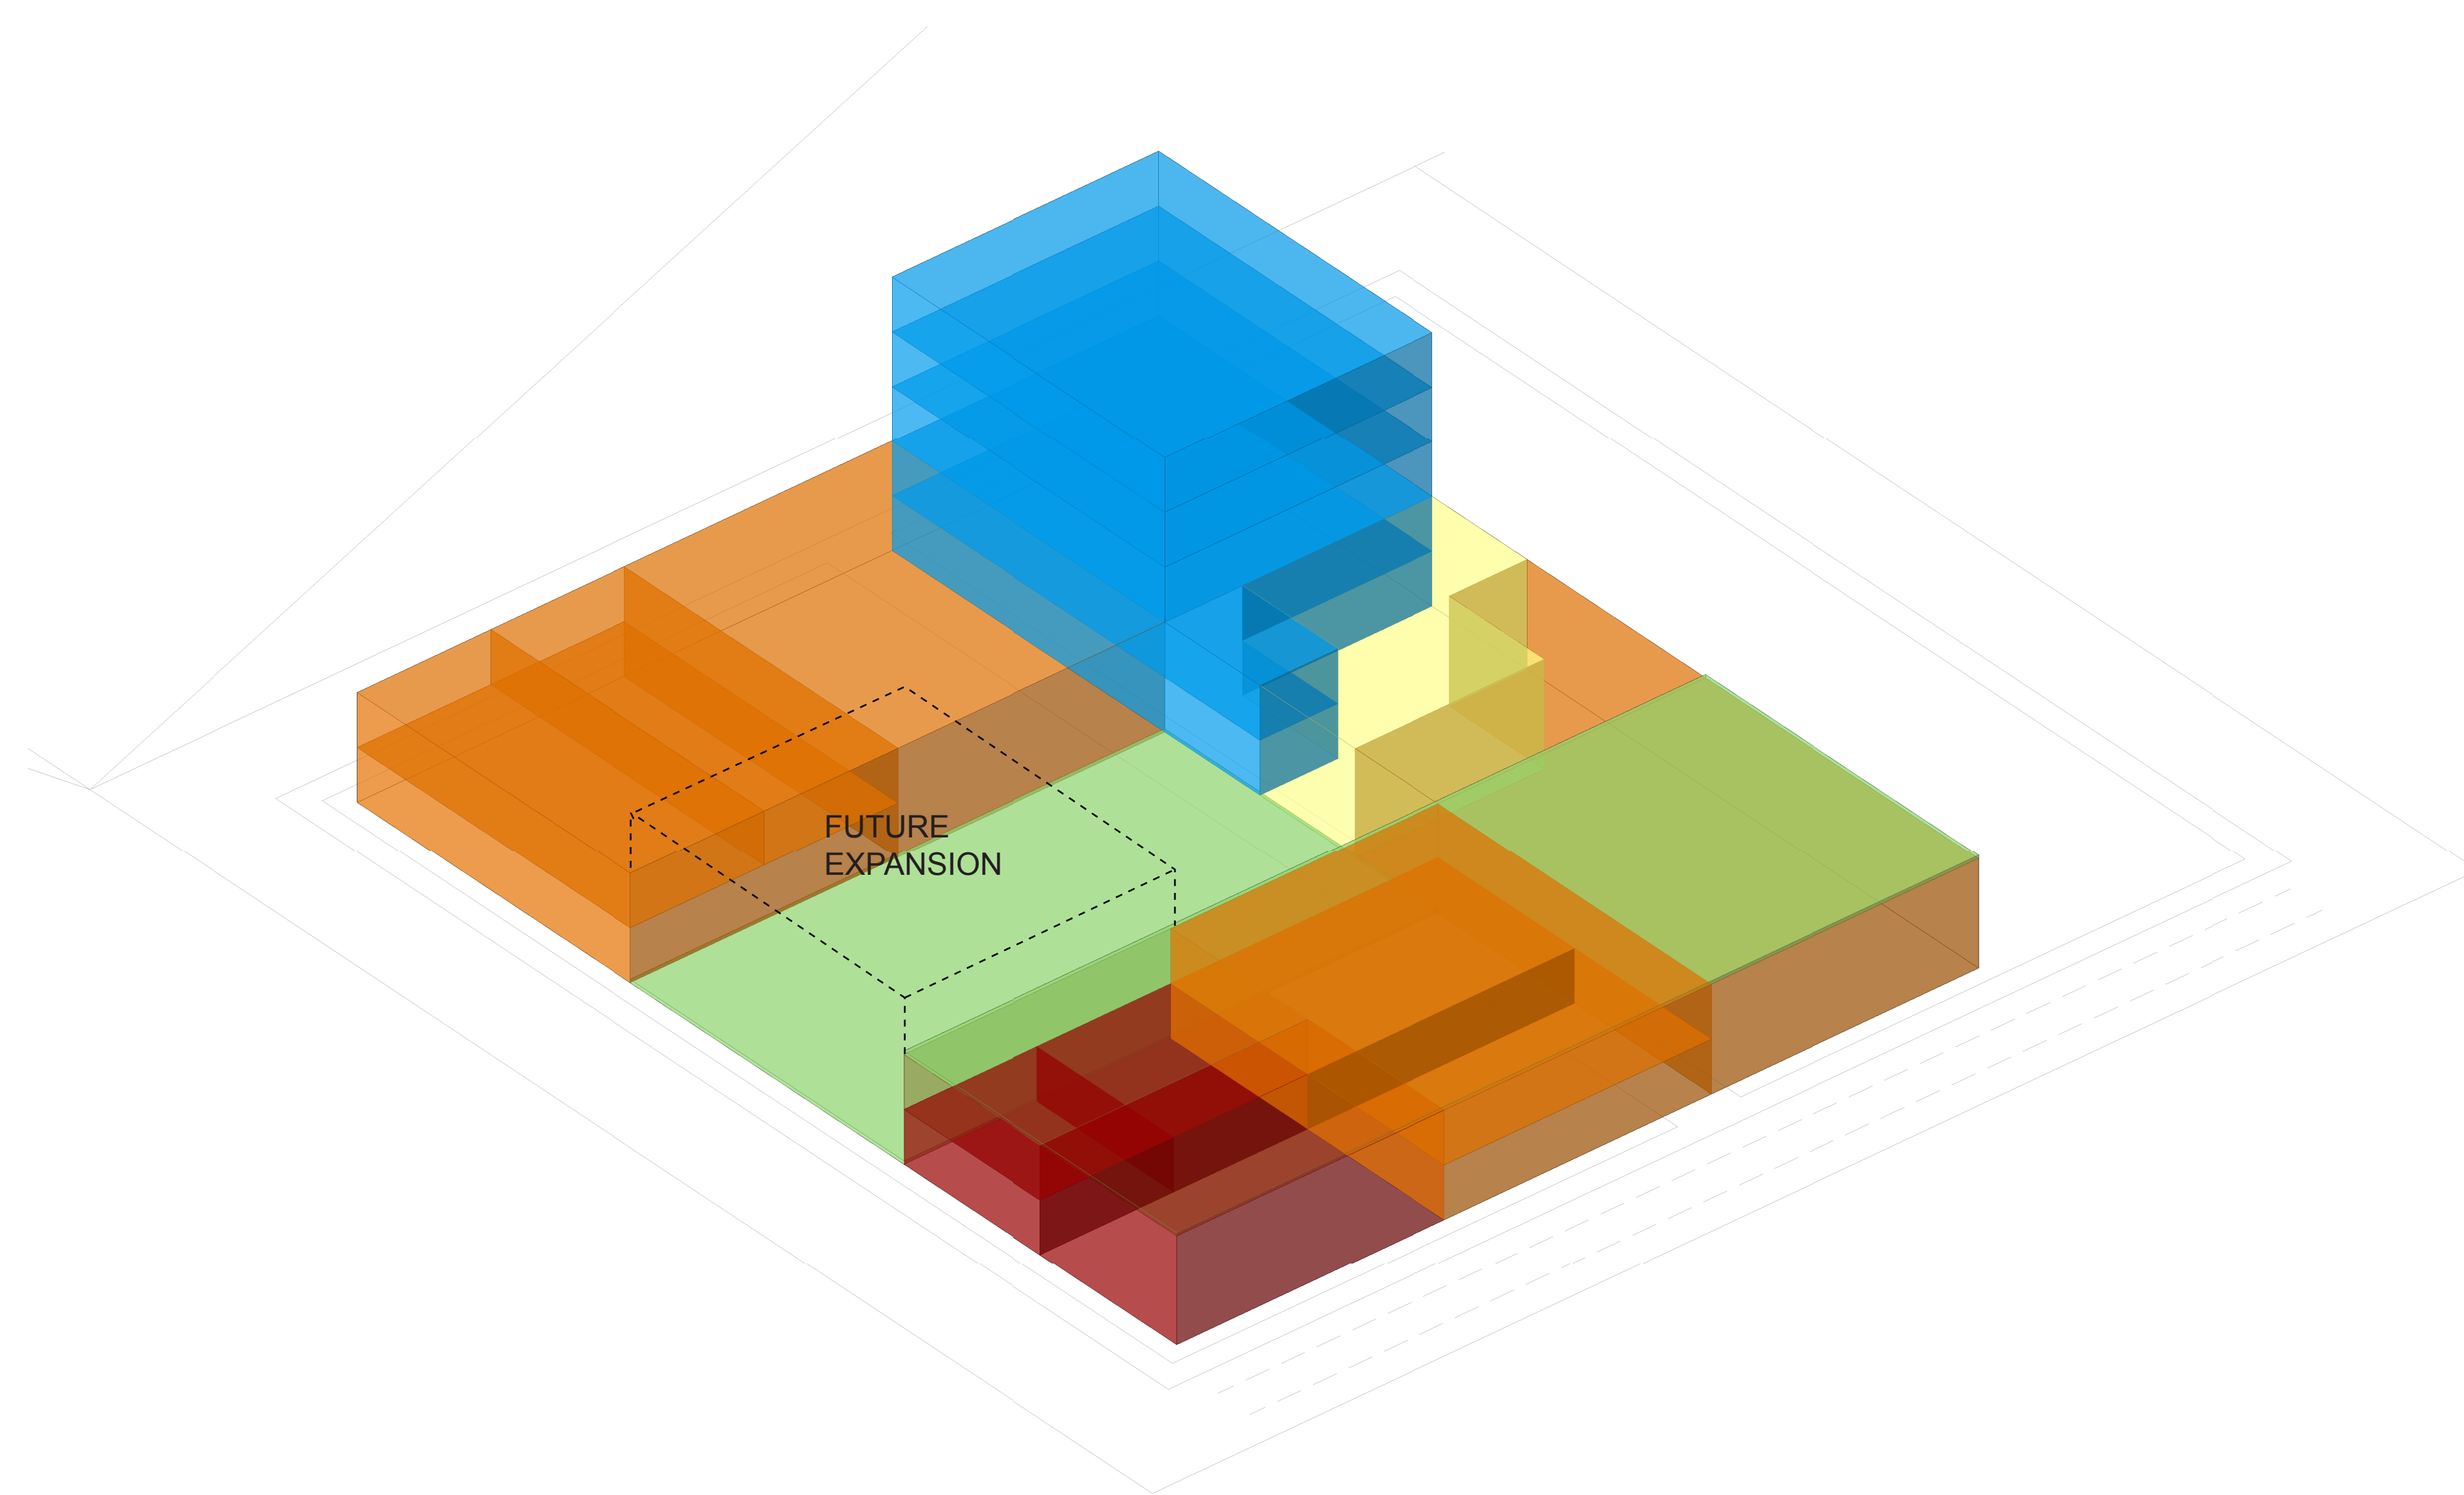

DIAGRAM:
1.91 ACRE SITE STUDY

PROSPERITY TRADE CENTER	REPUTATION LOBBY	PRIMARY RELATIONSHIP EXHIBITION GALLERIES
NEW BEGINNINGS FAMILY AUDITORIUM	THE ESSENCE HEALTH LANDSCAPE	COMPLETION CHILDREN CLASSROOMS
SELF KNOWLEDGE ARTIST'S RESIDENCES	PATH IN LIFE ENTRANCE	HELPFUL PEOPLE COMMUNITY SERVICES

DIAGRAM:
BAGUA GRID

AXON:
PROGRAM STUDY

EXPLODED AXON:
PROGRAM STUDY